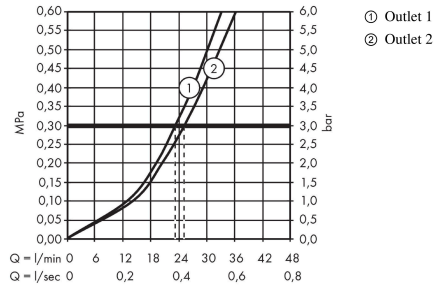

ShowerSelect
Thermostat for concealed installation for 2 functions
 Surfaces: **Matt Black** Article Number: **15763670**

Description

product features

- 2 functions
- Select push-button on/off control for 2 outlets
- simultaneous use of several outlets
- flow rate upper outlet: 25 l/min
- flow rate lower outlet: 23 l/min
- thermostat cartridge, Start/stop valve to operate the functions
- safety lock at 40 °C
- temperature limitation adjustable
- connection type: basic set
- min. operating pressure: 1 bar
- max. operating pressure: 10 bar
- Thermostat is delivered with buttons hand shower and Rain large

Technology

Design awards

Product image

Scale drawing

ShowerSelect

Thermostat for concealed installation for 2 functions

Surfaces: **Matt Black** Article Number: **15763670**

Flowchart