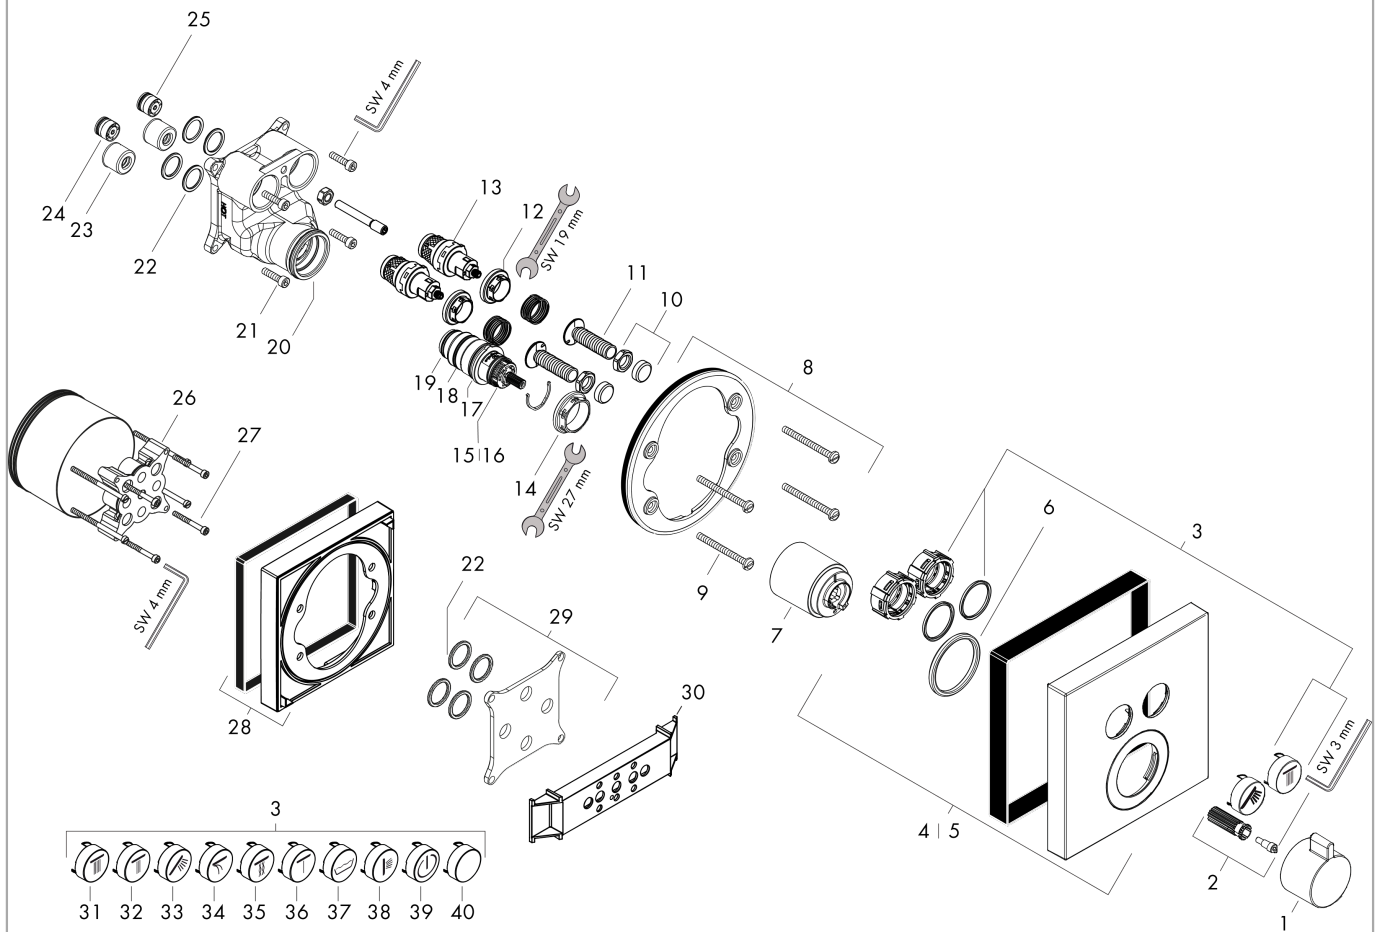

ShowerSelect
Thermostat for concealed installation for 2 functions
Surfaces: **Matt Black** Article Number: **15763670**

Exploded Drawing

Year of production: >07/19

ShowerSelect

Thermostat for concealed installation for 2 functions

Surfaces: **Matt Black** Article Number: **15763670**

Spare part list

Year of production: >07/19

Pos.	Description	Article Number	Price	PU
1	handle for thermostat	92215670	-	1
2	handle fixing set	95843000	-	1
3	set of symbols	92218XXX	-	-
4	escutcheon 155 / 155 mm	92217670	-	1
5	escutcheon for exchanged connections	92393XXX	-	-
6	O-ring 44x4	98471000	-	1
7	sleeve	92216670	-	1
8	holder for escutcheon	98793000	-	1
9	set of fixing screws	96454000	-	1
10	nut and flange	92696000	-	1
11	Select-adapter	92219000	-	1
12	nut	98368000	-	1
13	shut off unit	95758000	-	1
14	nut	98913000	-	1
15	thermostat cartridge	98282000	-	1
16	cartridge for exchanged connections	92373000	-	1
17	O-ring 20x1,5	98197000	-	1
18	O-ring 25x1,5	98146000	-	1
19	O-ring 25x2,5	92146000	-	1
20	O-ring 36x2	98156000	-	1
21	set of screws	96525000	-	1
22	O-ring 16x2	98133000	-	1
23	noise reduction	94073000	-	1
24	non return valve (pressure-resistant up to 2 MPa)	92594000	-	1
25	non return valve	97980000	-	1
26	extension 25 mm	13595000	-	1
27	set of fixing screws	97747000	-	1
28	extension 22 mm	13593670	-	1
29	compensation set 1°	95521000	-	1
30	fit-up aid	92540000	-	1
31	symbol head shower Rain large	93571670	-	1
32	symbol head shower Rain small	93572670	-	1
33	symbol handshower	93573670	-	1
34	symbol Flood jet	93574670	-	1
35	symbol Whirl	93575670	-	1
36	symbol Mono	93576670	-	1
37	symbol tub	93577670	-	1
38	symbol body shower	93578670	-	1
39	symbol ON/OFF	93579670	-	1
40	pushbutton	93955880	-	1
a	concealed item	01800180	-	1