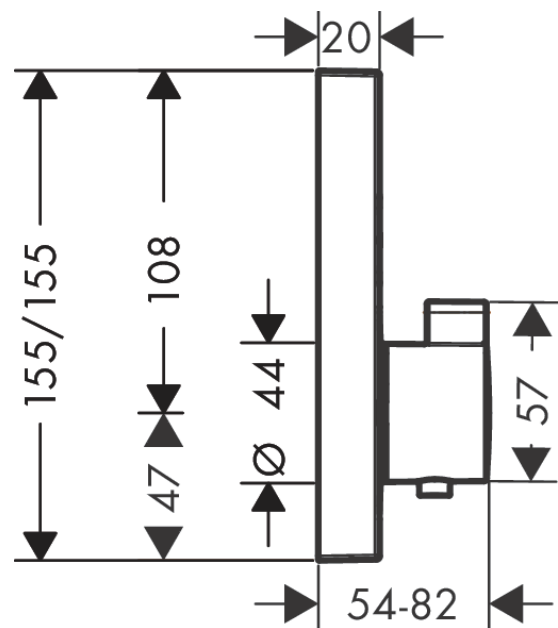

ShowerSelect
Thermostat for concealed installation for 2 functions
 Surfaces: **Matt Black** Article Number: **15763670**

Description

product features

- 2 functions
- Select push-button on/off control for 2 outlets
- simultaneous use of several outlets
- flow rate upper outlet: 25 l/min
- flow rate lower outlet: 23 l/min
- thermostat cartridge, Start/stop valve to operate the functions
- safety lock at 40 °C
- temperature limitation adjustable
- connection type: basic set
- min. operating pressure: 1 bar
- max. operating pressure: 10 bar
- Thermostat is delivered with buttons hand shower and Rain large

Technology

Design awards

Product image

Scale drawing

ShowerSelect

Thermostat for concealed installation for 2 functions

Surfaces: **Matt Black** Article Number: **15763670**

Flowchart

ShowerSelect
Thermostat for concealed installation for 2 functions
 Surfaces: **Matt Black** Article Number: **15763670**

Exploded Drawing

Year of production: >07/19

ShowerSelect

Thermostat for concealed installation for 2 functions

ShowerSelect
Thermostat for concealed installation for 2 functions
 Surfaces: **Matt Black** Article Number: **15763670**

Spare part list

Year of production: >07/19

Pos.	Description	Article Number	Price	PU
b	Grease	90920000	-	1